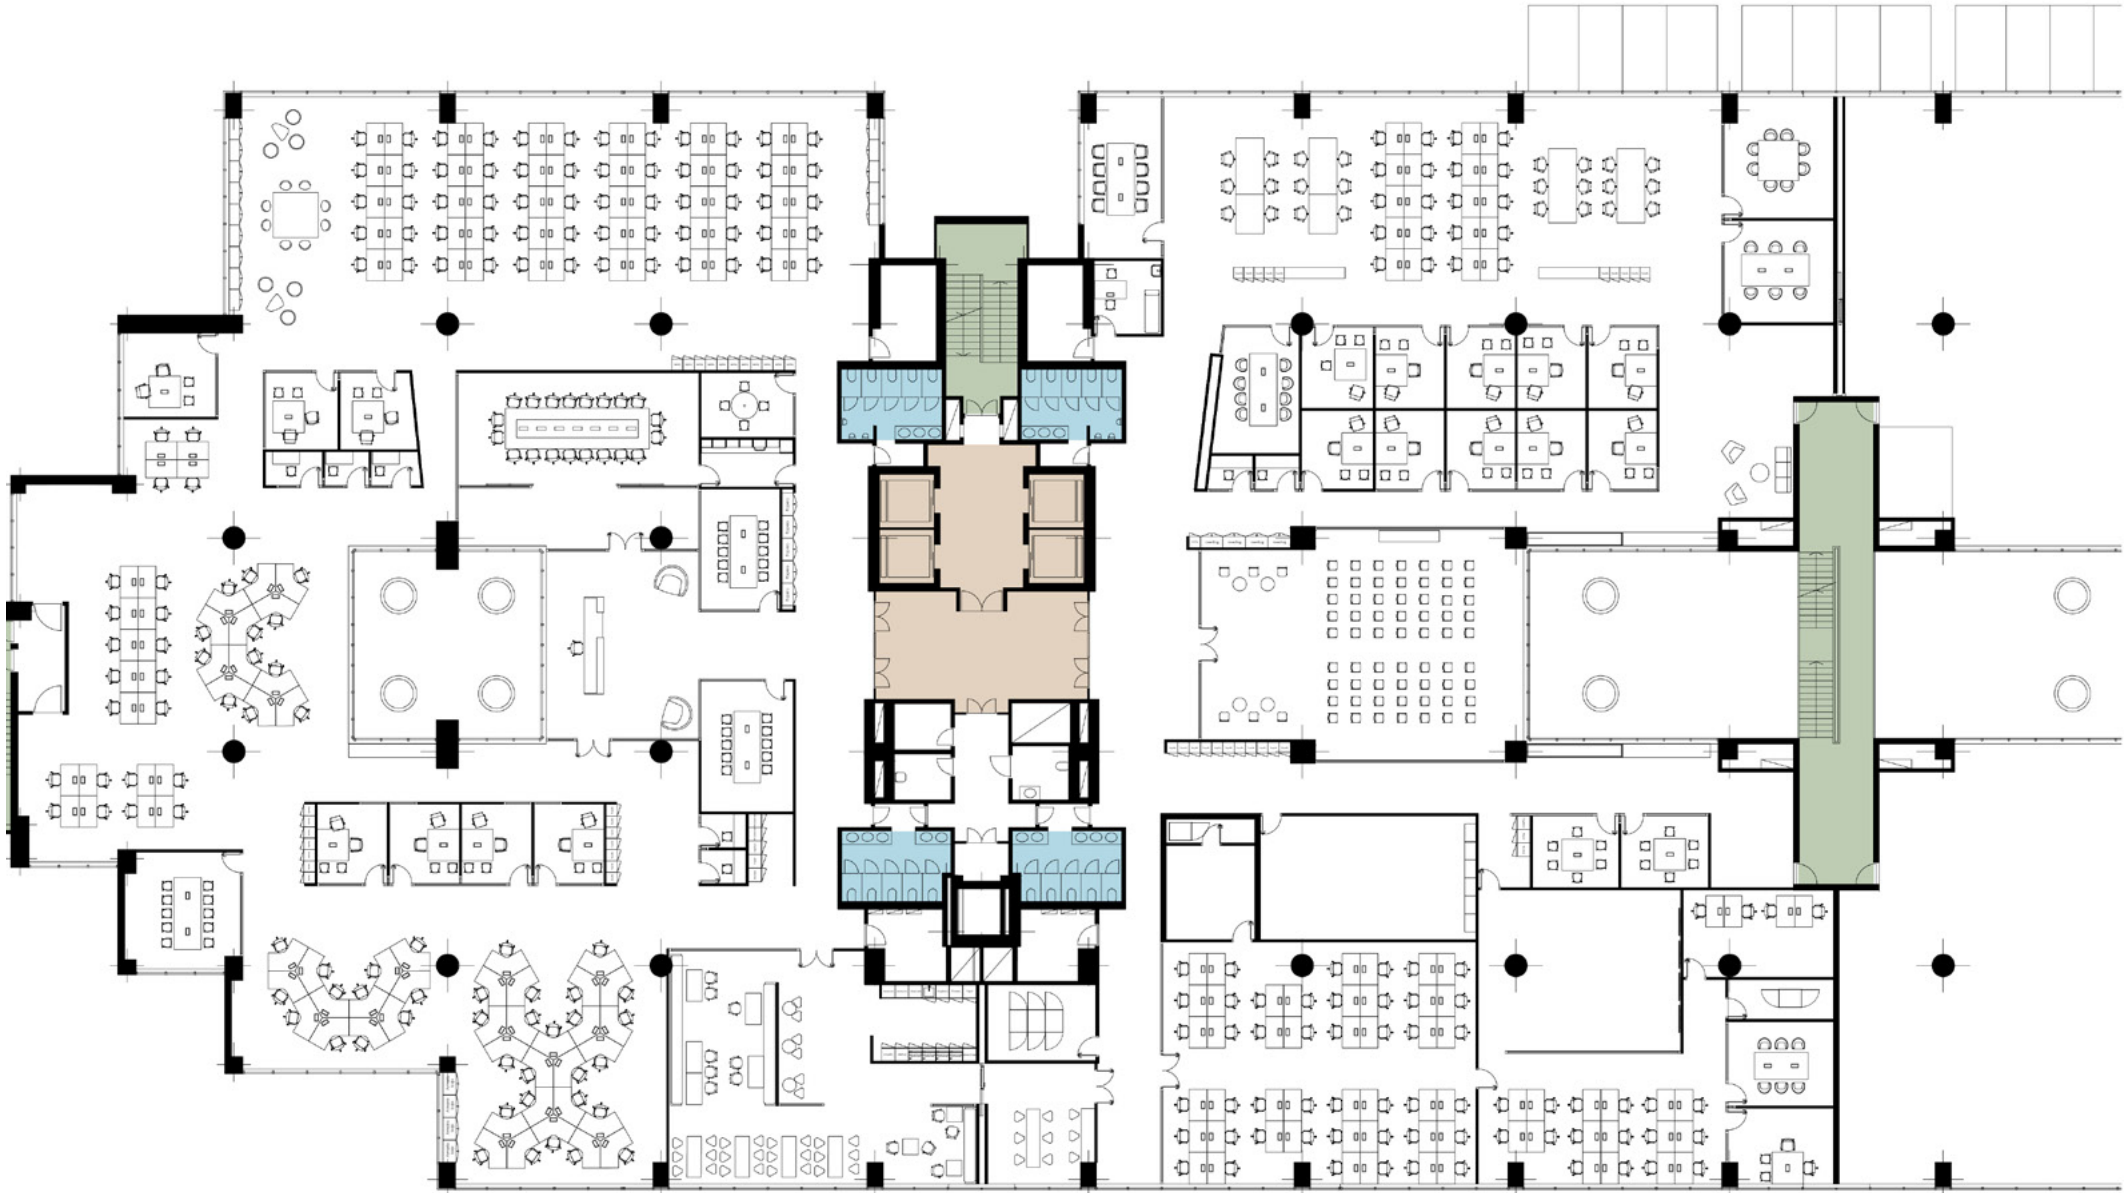

Floor Plans

Elevators Restrooms Escaleras

**Floor 4** 3,782 sqm

Workstations: 346 | Rooms: 39 (from 2 to 60 people)